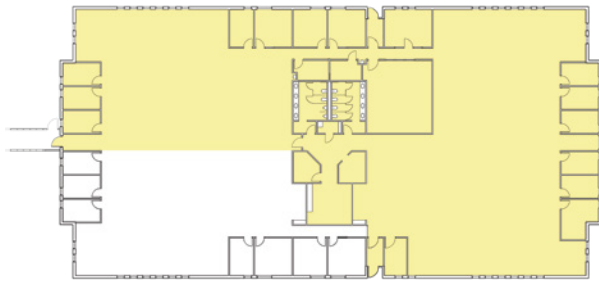

For Lease - Office Space

Ashford Office Complex

Ashford, New York

- Vacant - Build to Suit
- 14,216 Sq. Ft.
- Ample Parking
- Beautiful Landscaping
- Located south of Springville and West of West Valley on US Rt. 219